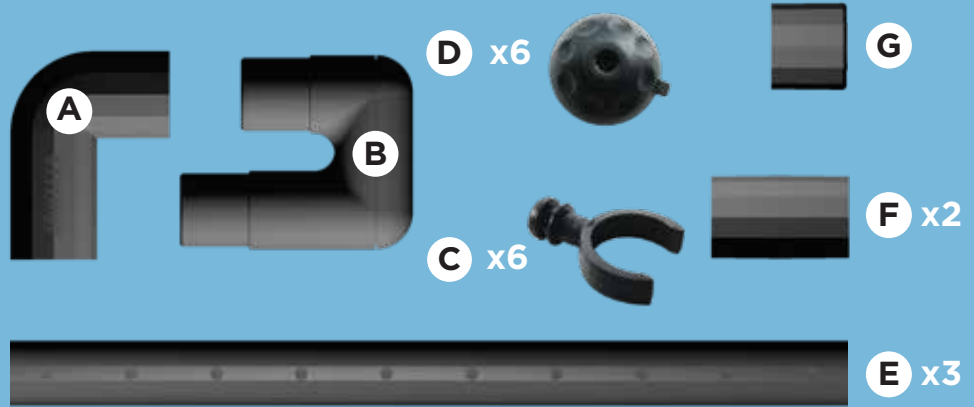

VERSATILE POSITIONING

ABOVE SURFACE

Ensures optimal surface agitation for maximum oxygenation.

BELOW SURFACE

Creates a gentle and consistent current, which is ideal for planted aquariums.

Using L and U connectors

L and U shaped connectors can be configured to position the Spray Bar 6 different ways:

Using L connector only

FAST & EASY INSTALLATION

USING L AND U CONNECTORS

USING L CONNECTOR ONLY

MODULAR DESIGN

EXTENDABLE TO FIT AQUARIUMS FROM 64-140 cm

E	MIN.
	Length
x 1	64 cm
x 2	102 cm
x 3	140 cm

WHAT'S IN THE BOX

A	L Connector
B	U Connector
C	Suction Cup Clips
D	Suction Cups
E	Perforated Tubes
F	Tube Connectors
G	End Cap

SPECIFICATIONS

Item#	UPC	Compatible with	UPC Code
A233	0155611102339	FX Canister Filters (FX4, FX5, FX6)	 0 15561 110233 9