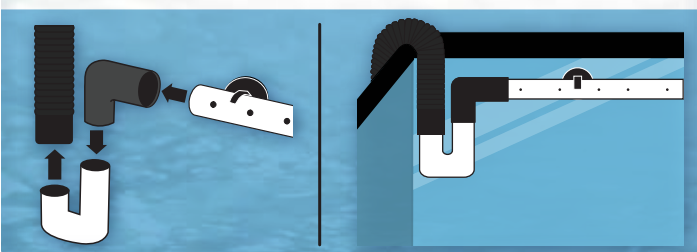

SPRAY BAR KIT

The adjustable and extendable FX Spray Bar Kit connects quickly and easily to Fluval FX series canister filters to ensure water is diffused evenly to all areas of the aquarium.

A233

BENEFITS

- Helps oxygenate water and promotes gas exchange
- Distributes water evenly throughout the aquarium
- Fast and easy set up
- Beneficial in carrying nutrients to plants
- Improves overall water quality
- Adjustable and extendable - suitable for a variety of aquarium sizes

VERSATILE POSITIONING

ABOVE SURFACE

Ensures optimal surface agitation for maximum oxygenation.

BELOW SURFACE

Creates a gentle and consistent current, which is ideal for planted aquariums.

Using L and U connectors

L and U shaped connectors can be configured to position the Spray Bar 6 different ways:

Using L connector only

FAST & EASY INSTALLATION

USING L AND U CONNECTORS

USING L CONNECTOR ONLY

MODULAR DESIGN

EXTENDABLE TO FIT AQUARIUMS FROM 64-140 cm