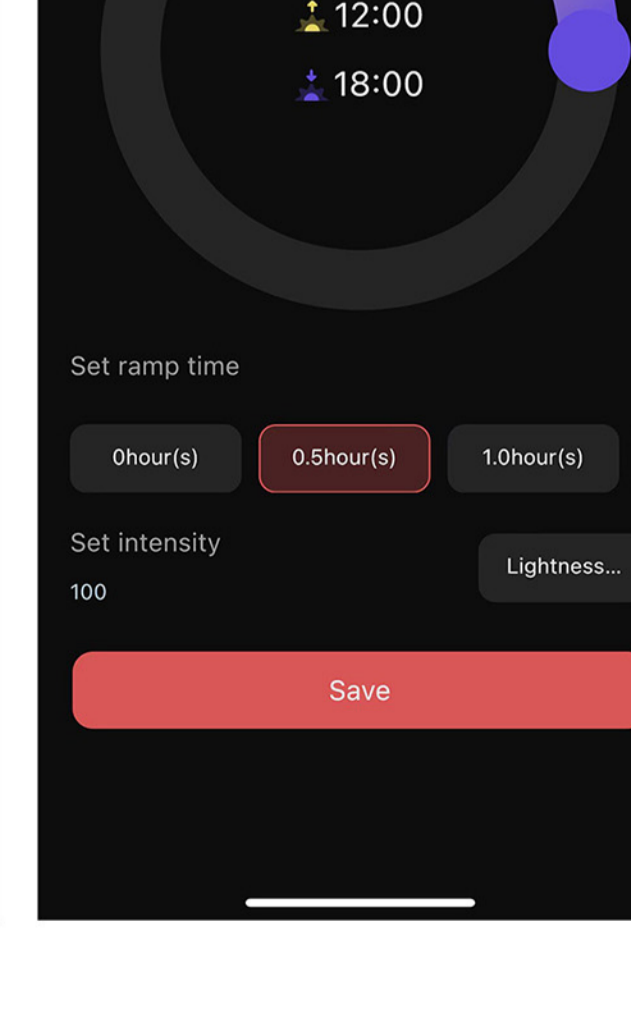

- Naturally vivid and rich in detail
- Promote the natural color of plants
- Natural and brilliant more durable
- Fish color more stunning

2 CONTROLLERS ARE AVAILABLE TO CHOSE

Manual dimmer
7-step dimming

OR

Commander 1
Support APP (My Chihiros) dimming, easier to set up, support timing, sunrise and sunset, multi-group settings.

Commander 1 requires an App to be used on your phone, please download and install it as follows.

For Android

For iOS

Please GET IT ON Google Play and search for "My Chihiros" to install.

Please Download on the App Store and search for "My Chihiros" to install.

PARAMETER

Product name	Lighting panel size	Tank size	LED quantity	Luminous Flux	Power
B20	176x56x12mm	20-30CM TANK	24pcs white 6pcs RGB 3in1	813LM	12.7W
B30	276x56x12mm	30-50CM TANK	24pcs white 6pcs RGB 3in1	1292LM	20.9W
B45	426x56x12mm	45-65CM TANK	36pcs white 9pcs RGB 3in1	1747LM	28.9W
B60	576x56x12mm	60-80CM TANK	48pcs white 12pcs RGB 3in1	2214LM	37.1W
B80	776x56x12mm	80-100CM TANK	60pcs white 15pcs RGB 3in1	2559LM	41.3W
B90	876x56x12mm	90-110CM TANK	72pcs white 18pcs RGB 3in1	2881LM	46.8W
B120	1176x56x12mm	120-140CM TANK	84pcs white 21pcs RGB 3in1	3256LM	51.3W