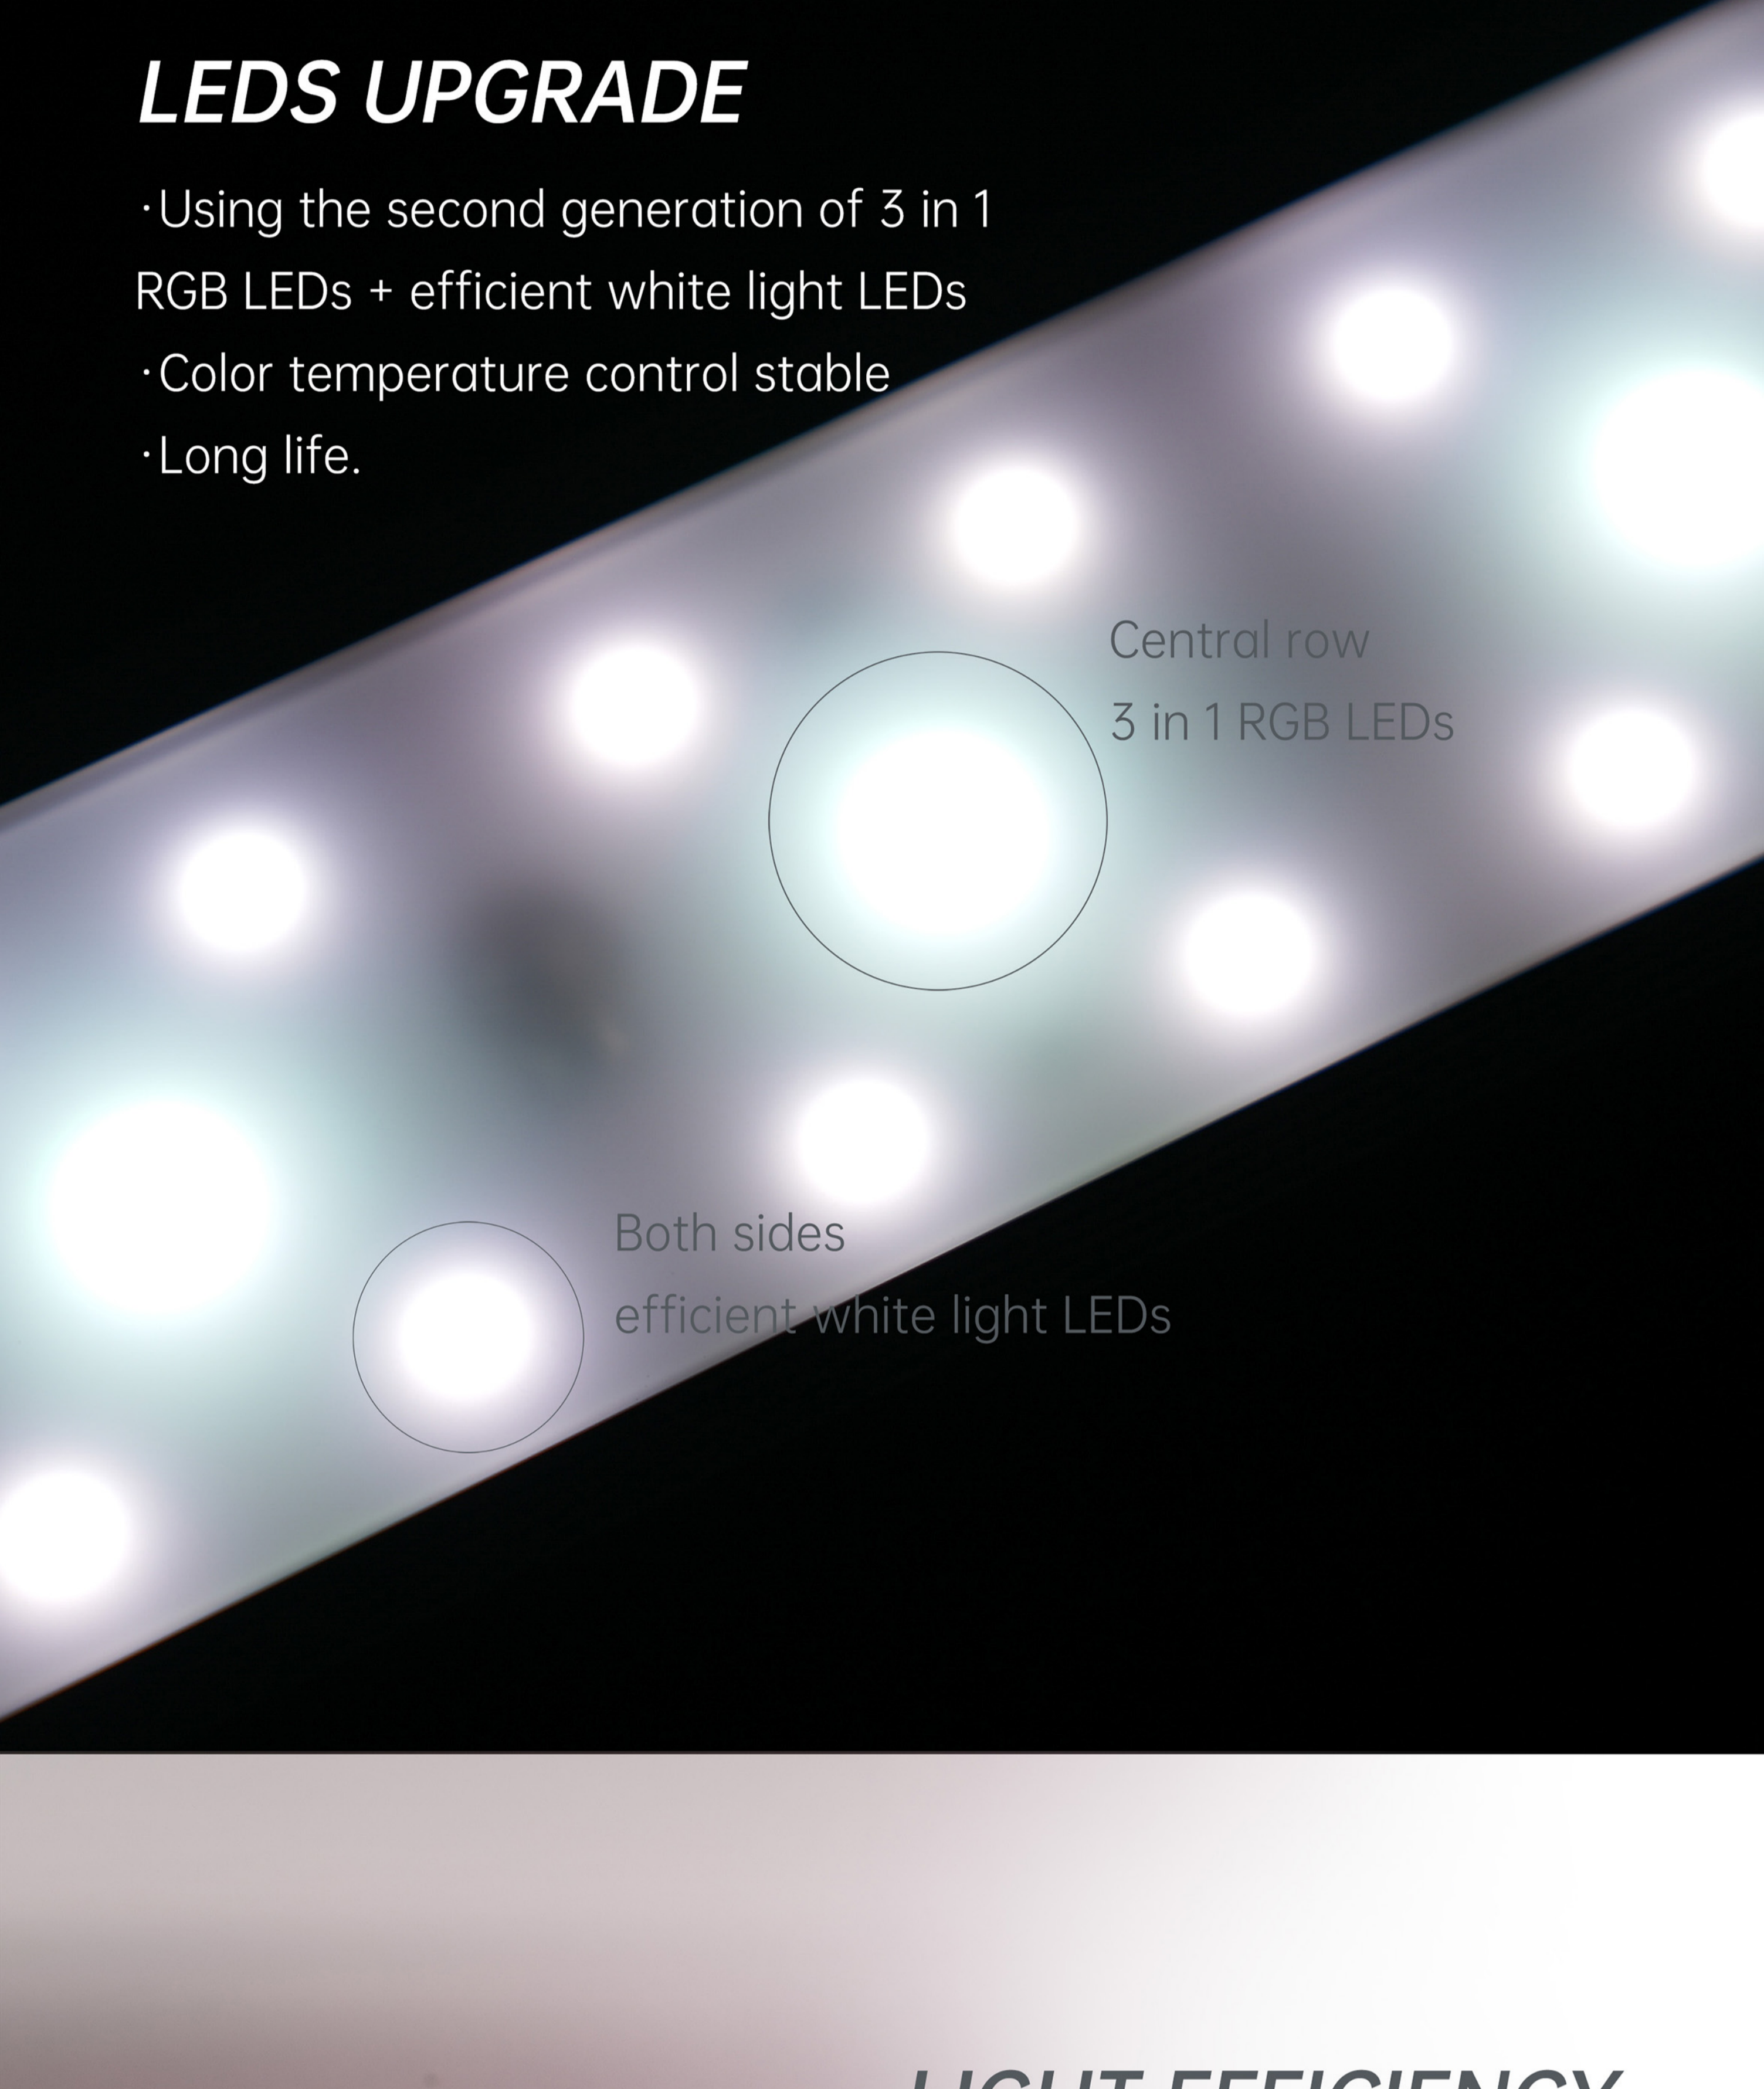

Chihiros
Aquatic Studio

B series

- Maximum **10CM** single-sided adjustable
- Flexible two-way adjustment
- Suitable for more size of tank

- **12MM** slim light body upgrade
- High-quality aluminum CNC one-piece molding process exquisite

12MM!

LEDS UPGRADE

- Using the second generation of 3 in 1 RGB LEDs + efficient white light LEDs
- Color temperature control stable
- Long life.

Central row
3 in 1 RGB LEDs

Both sides
efficient white light LEDs